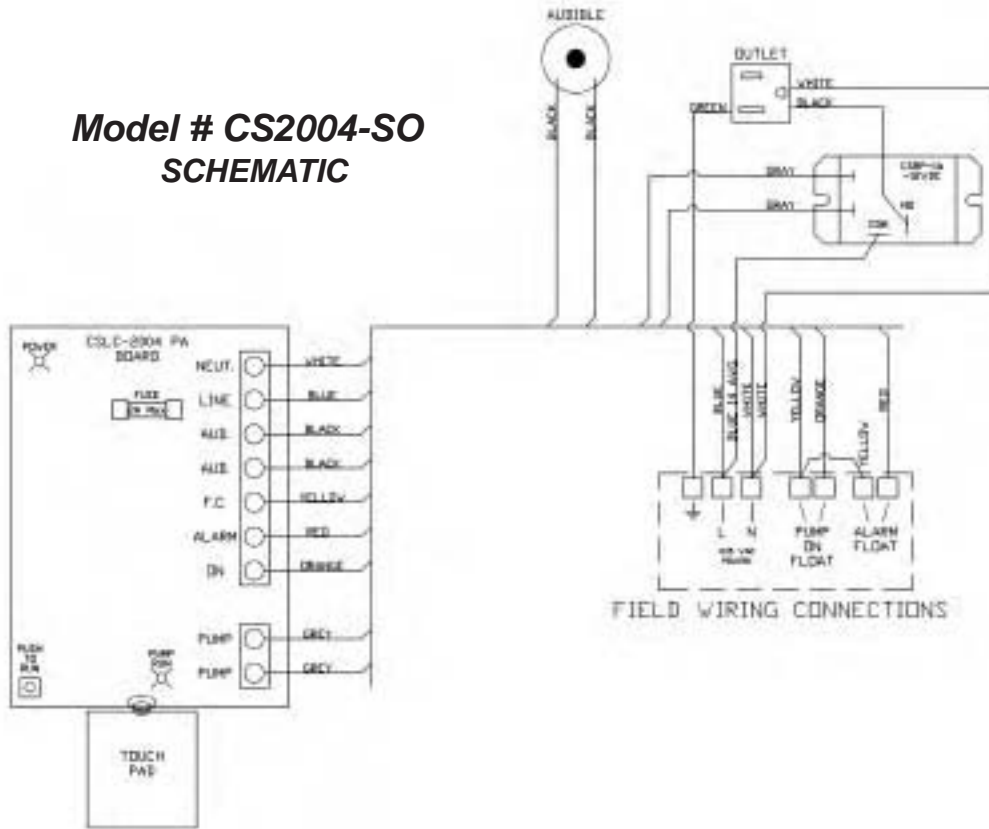

*Add a "P" suffix to the model number (example CS2004-SOP) to add a 2" male adapter to the bottom of the enclosure instead of cord grips so that the unit may be mounted as a pedestal on 2" electrical conduit. **Pipe not included.**

CONTROLS

CS 2004-SC

NEMA 4X Simplex Controller

Model # CS2004-SO
SCHEMATIC

Model # CS2004-SOP
SHOWN

For more information or to place an order, contact your local distributor or CSI Controls today!